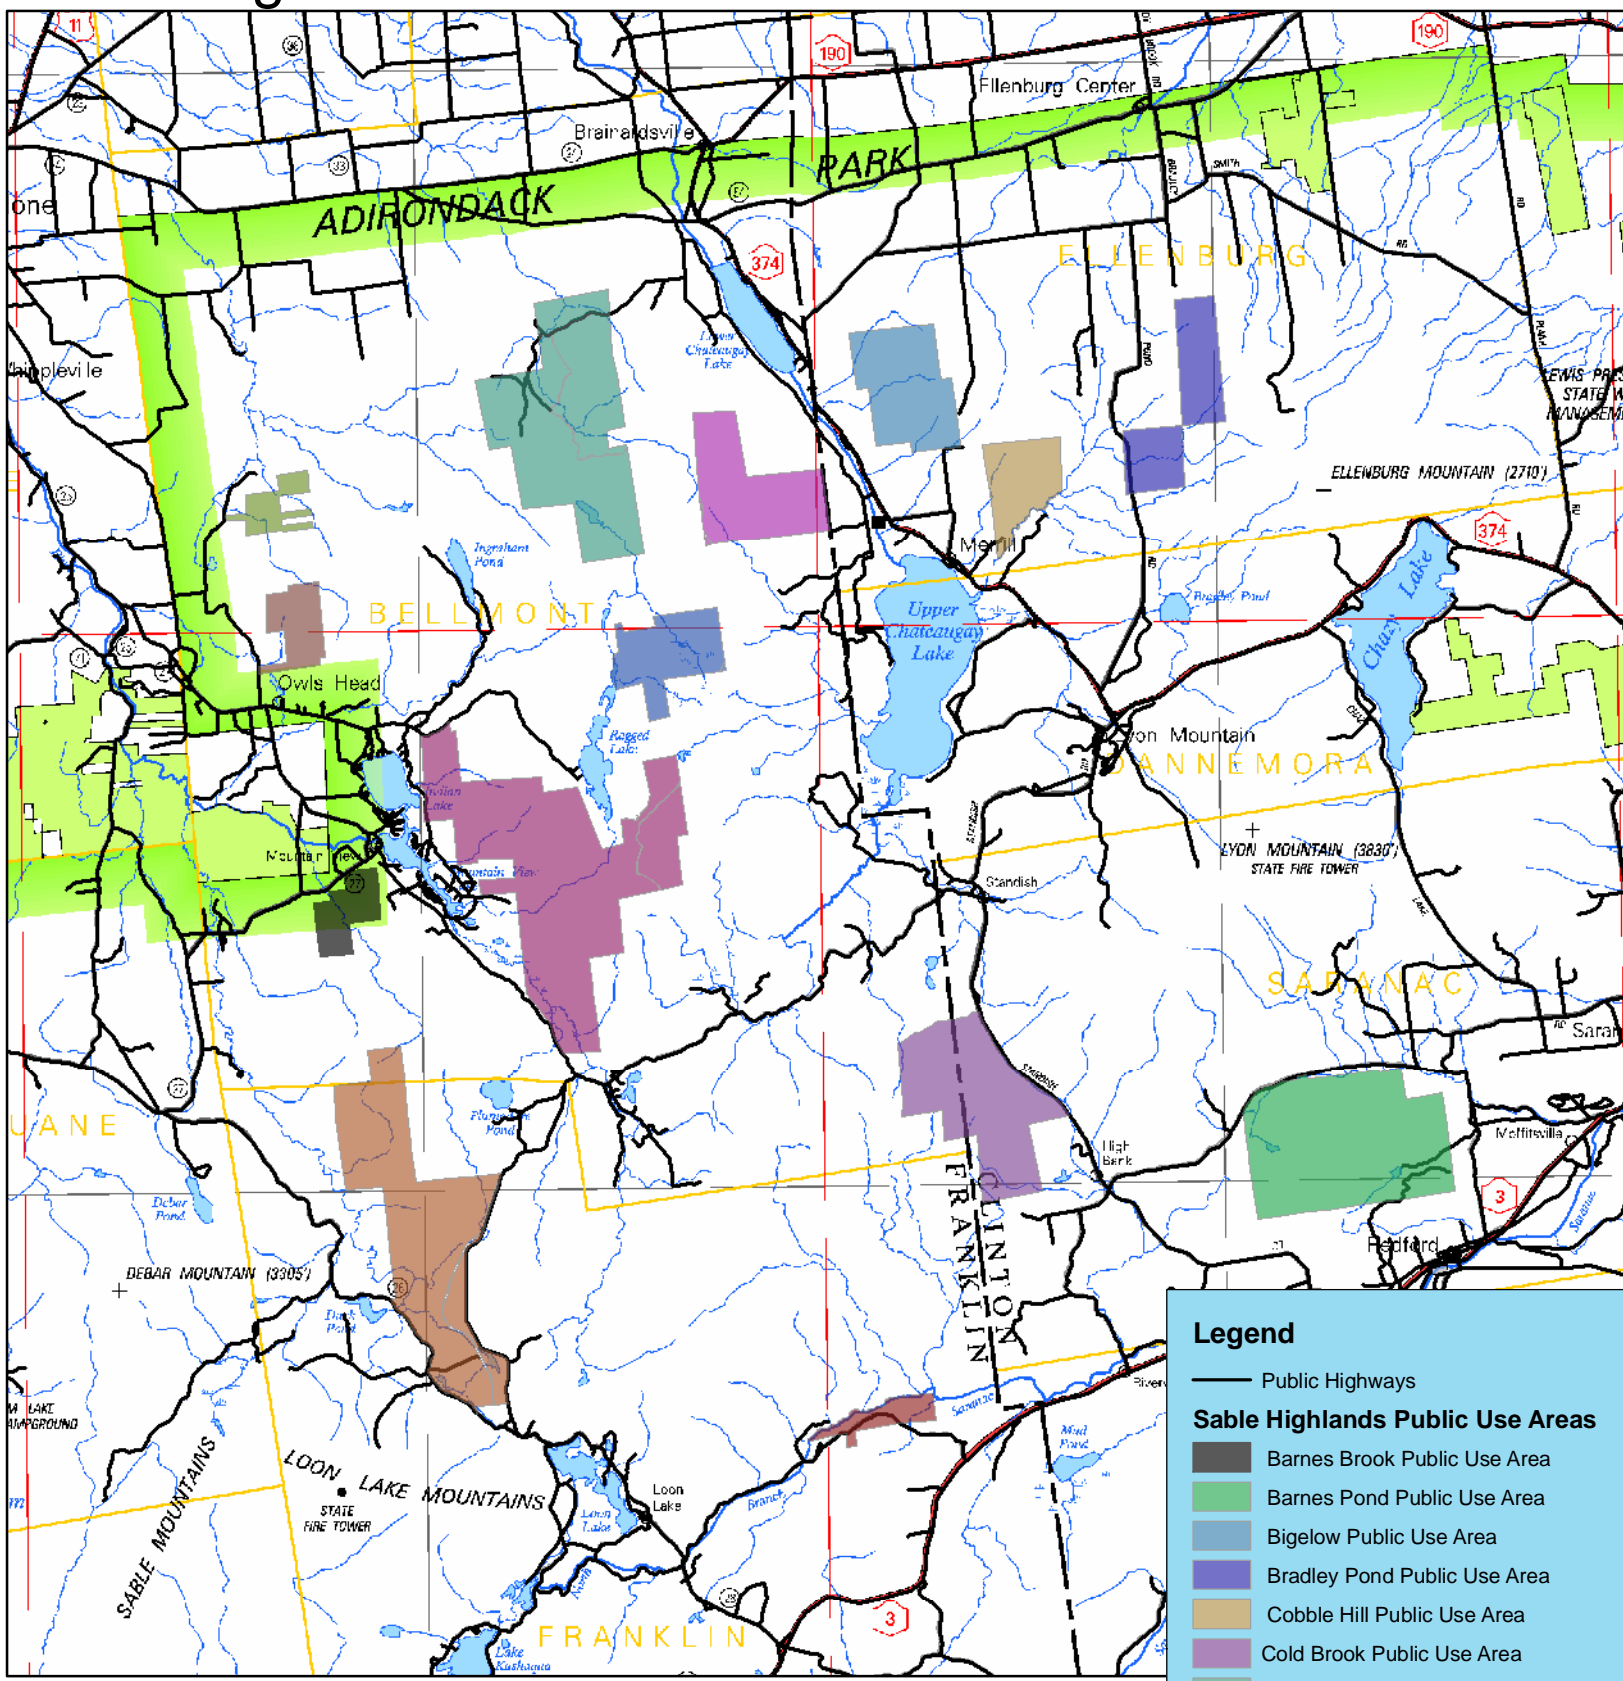

Sable Highlands Conservation Easement Public Use Areas

Legend

- Public Highways
- Sable Highlands Public Use Areas**
 - Barnes Brook Public Use Area
 - Barnes Pond Public Use Area
 - Bigelow Public Use Area
 - Bradley Pond Public Use Area
 - Cobble Hill Public Use Area
 - Cold Brook Public Use Area
 - Figure 8 Public Use Area
 - Ingham West Public Use Area
 - Lilypad Public Use Area
 - Owls Head Public Use Area
 - Plumadore-Inman Public Use Area
 - Rocky Brook Public Use Area
 - Saranac River Public Use Area
 - Sugarloaf Public Use Area

NYSDEC
 Division of Lands and Forests- Bureau of State Land Management
 Region 5
 April 2009