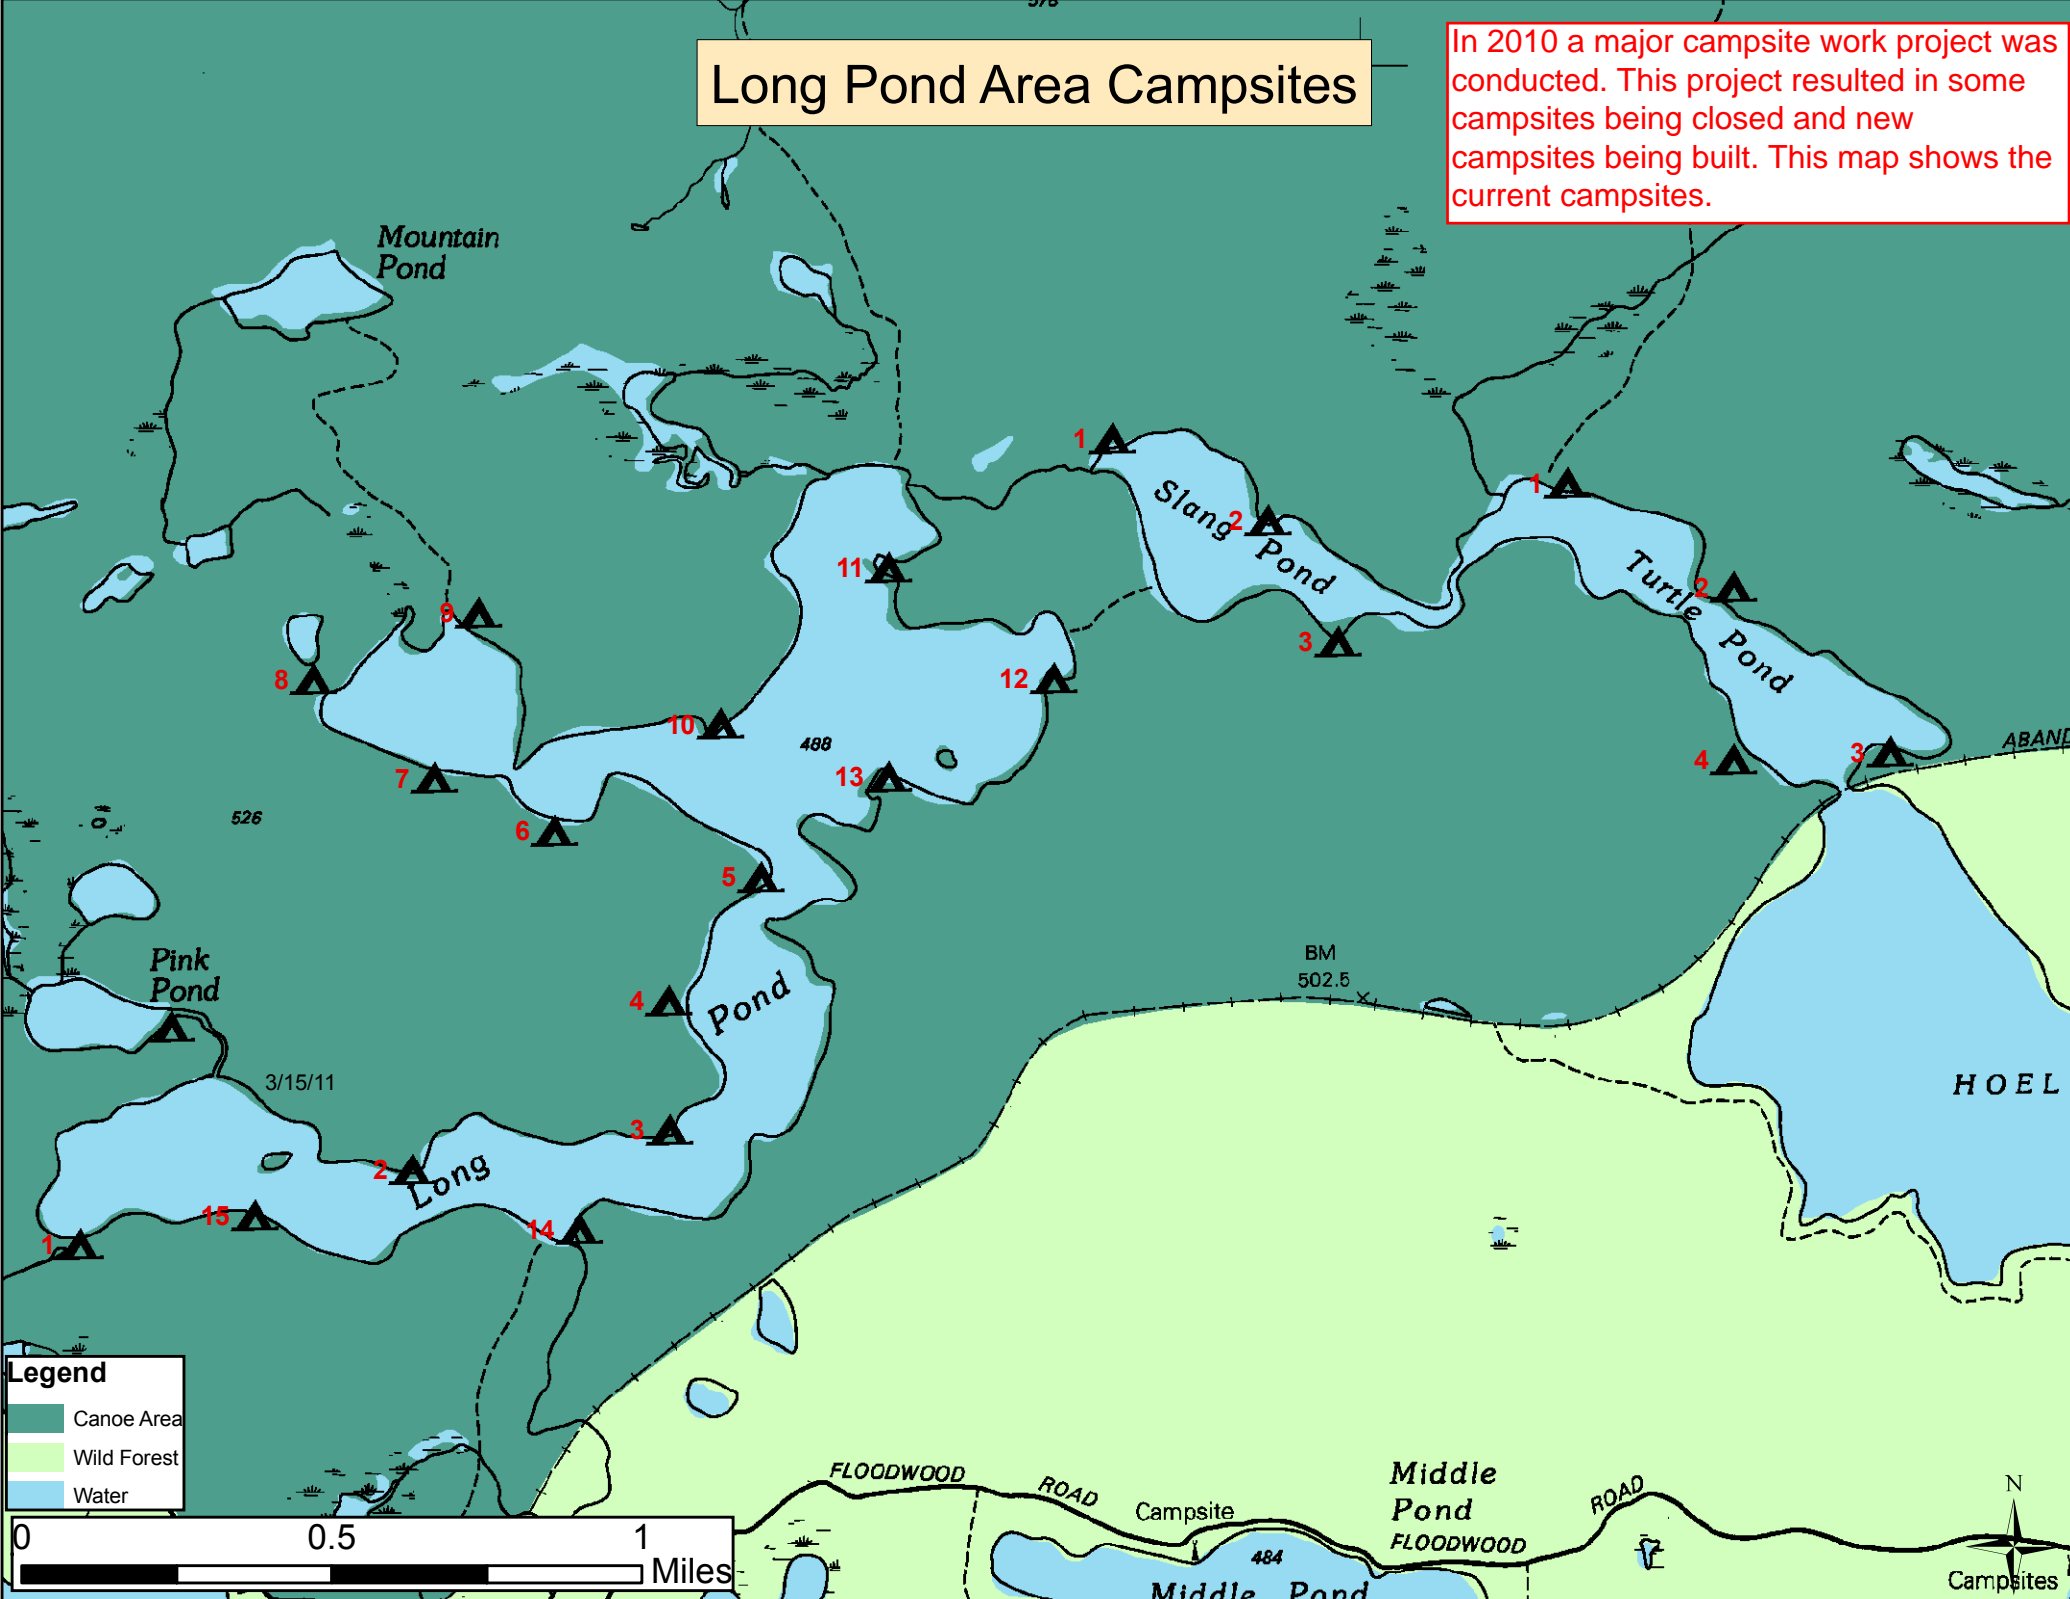

Long Pond Area Campsites

In 2010 a major campsite work project was conducted. This project resulted in some campsites being closed and new campsites being built. This map shows the current campsites.

Legend

- Canoe Area
- Wild Forest
- Water