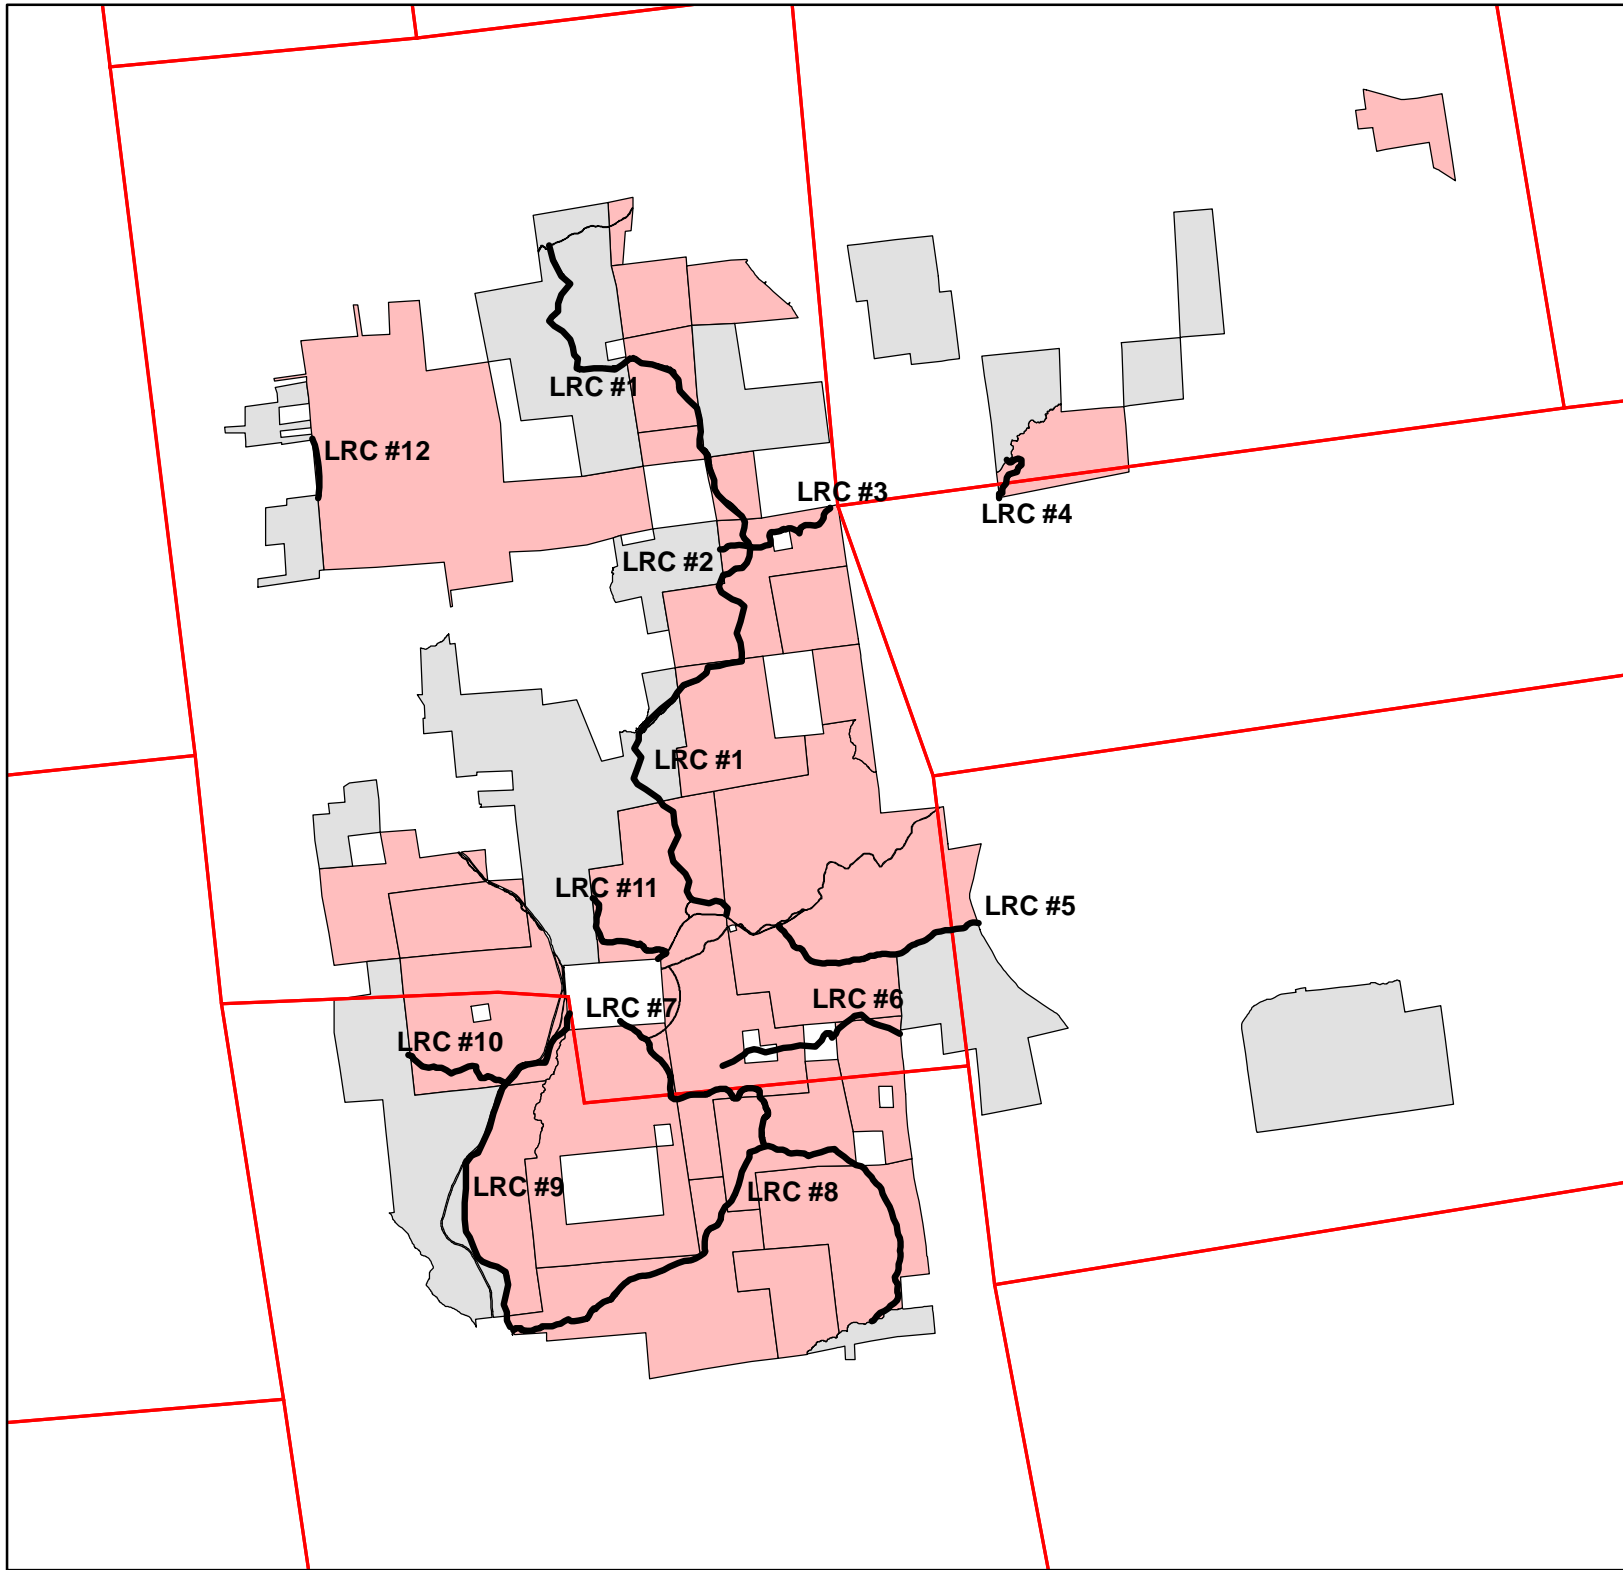

Sable Highlands Conservation Easement Linear Recreation Corridors

NYSDEC
Division of Lands and Forests- Bureau of State Land Management
Region 5
April 2009

Legend

-  Town Boundaries
- Sable Highlands Easement Property**
 -  Sable Highlands Private Lease Areas
 -  Sable Highlands Public Use Areas
 -  Linear Recreation Corridor (LRC)