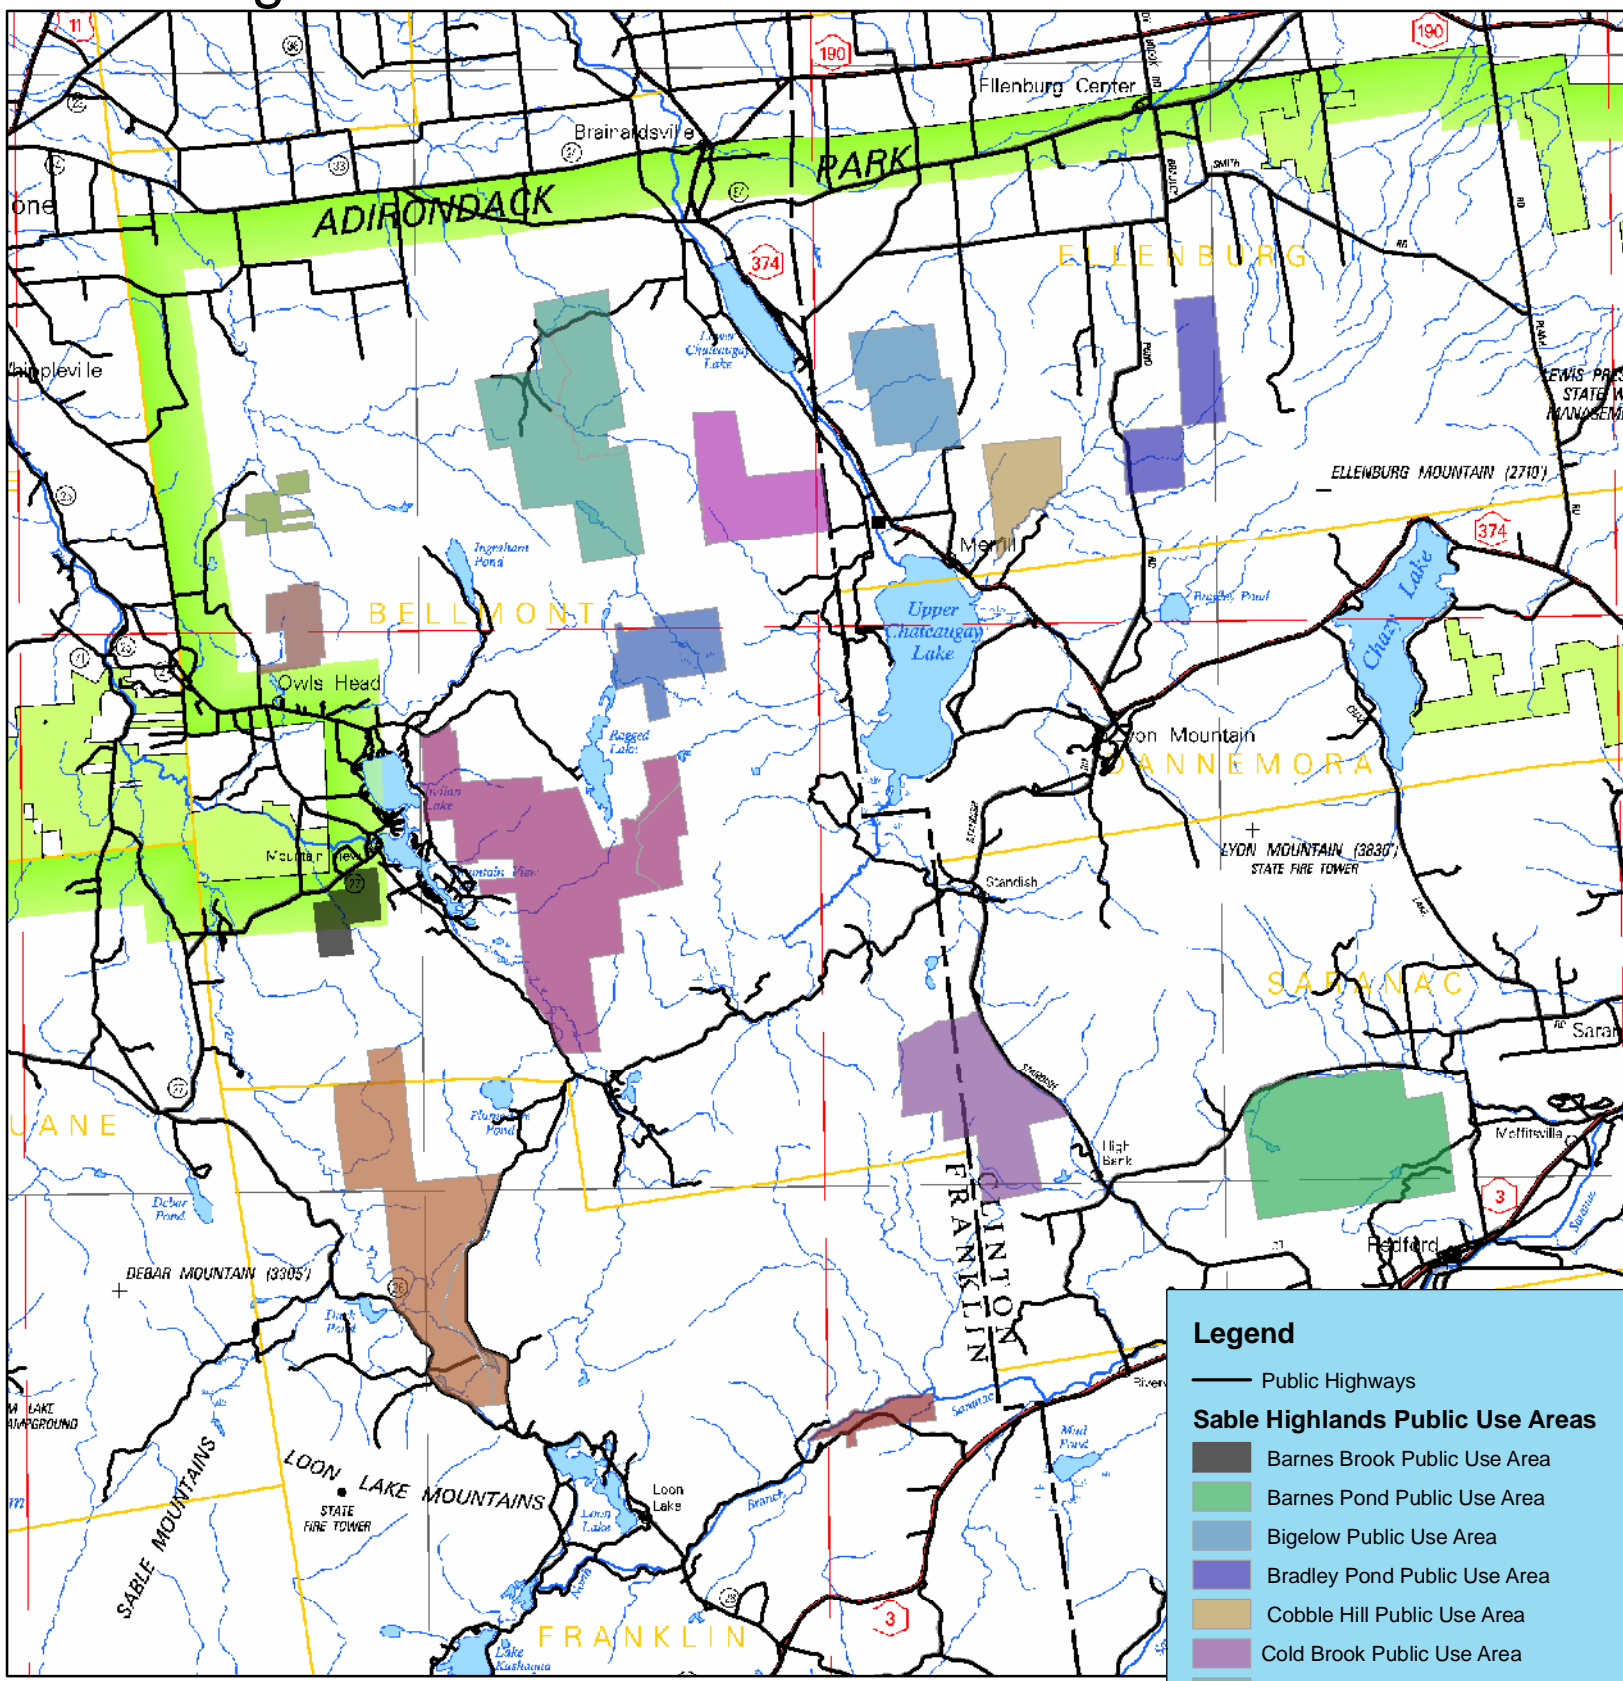

Sable Highlands Conservation Easement Public Use Areas

Legend

- Public Highways
- Sable Highlands Public Use Areas**
 - Barnes Brook Public Use Area
 - Barnes Pond Public Use Area
 - Bigelow Public Use Area
 - Bradley Pond Public Use Area
 - Cobble Hill Public Use Area
 - Cold Brook Public Use Area
 - Figure 8 Public Use Area
 - Ingraham West Public Use Area
 - Lilypad Public Use Area
 - Owls Head Public Use Area
 - Plumadore-Inman Public Use Area
 - Rocky Brook Public Use Area
 - Saranac River Public Use Area
 - Sugarloaf Public Use Area

NYSDEC
 Division of Lands and Forests- Bureau of State Land Management
 Region 5
 April 2009