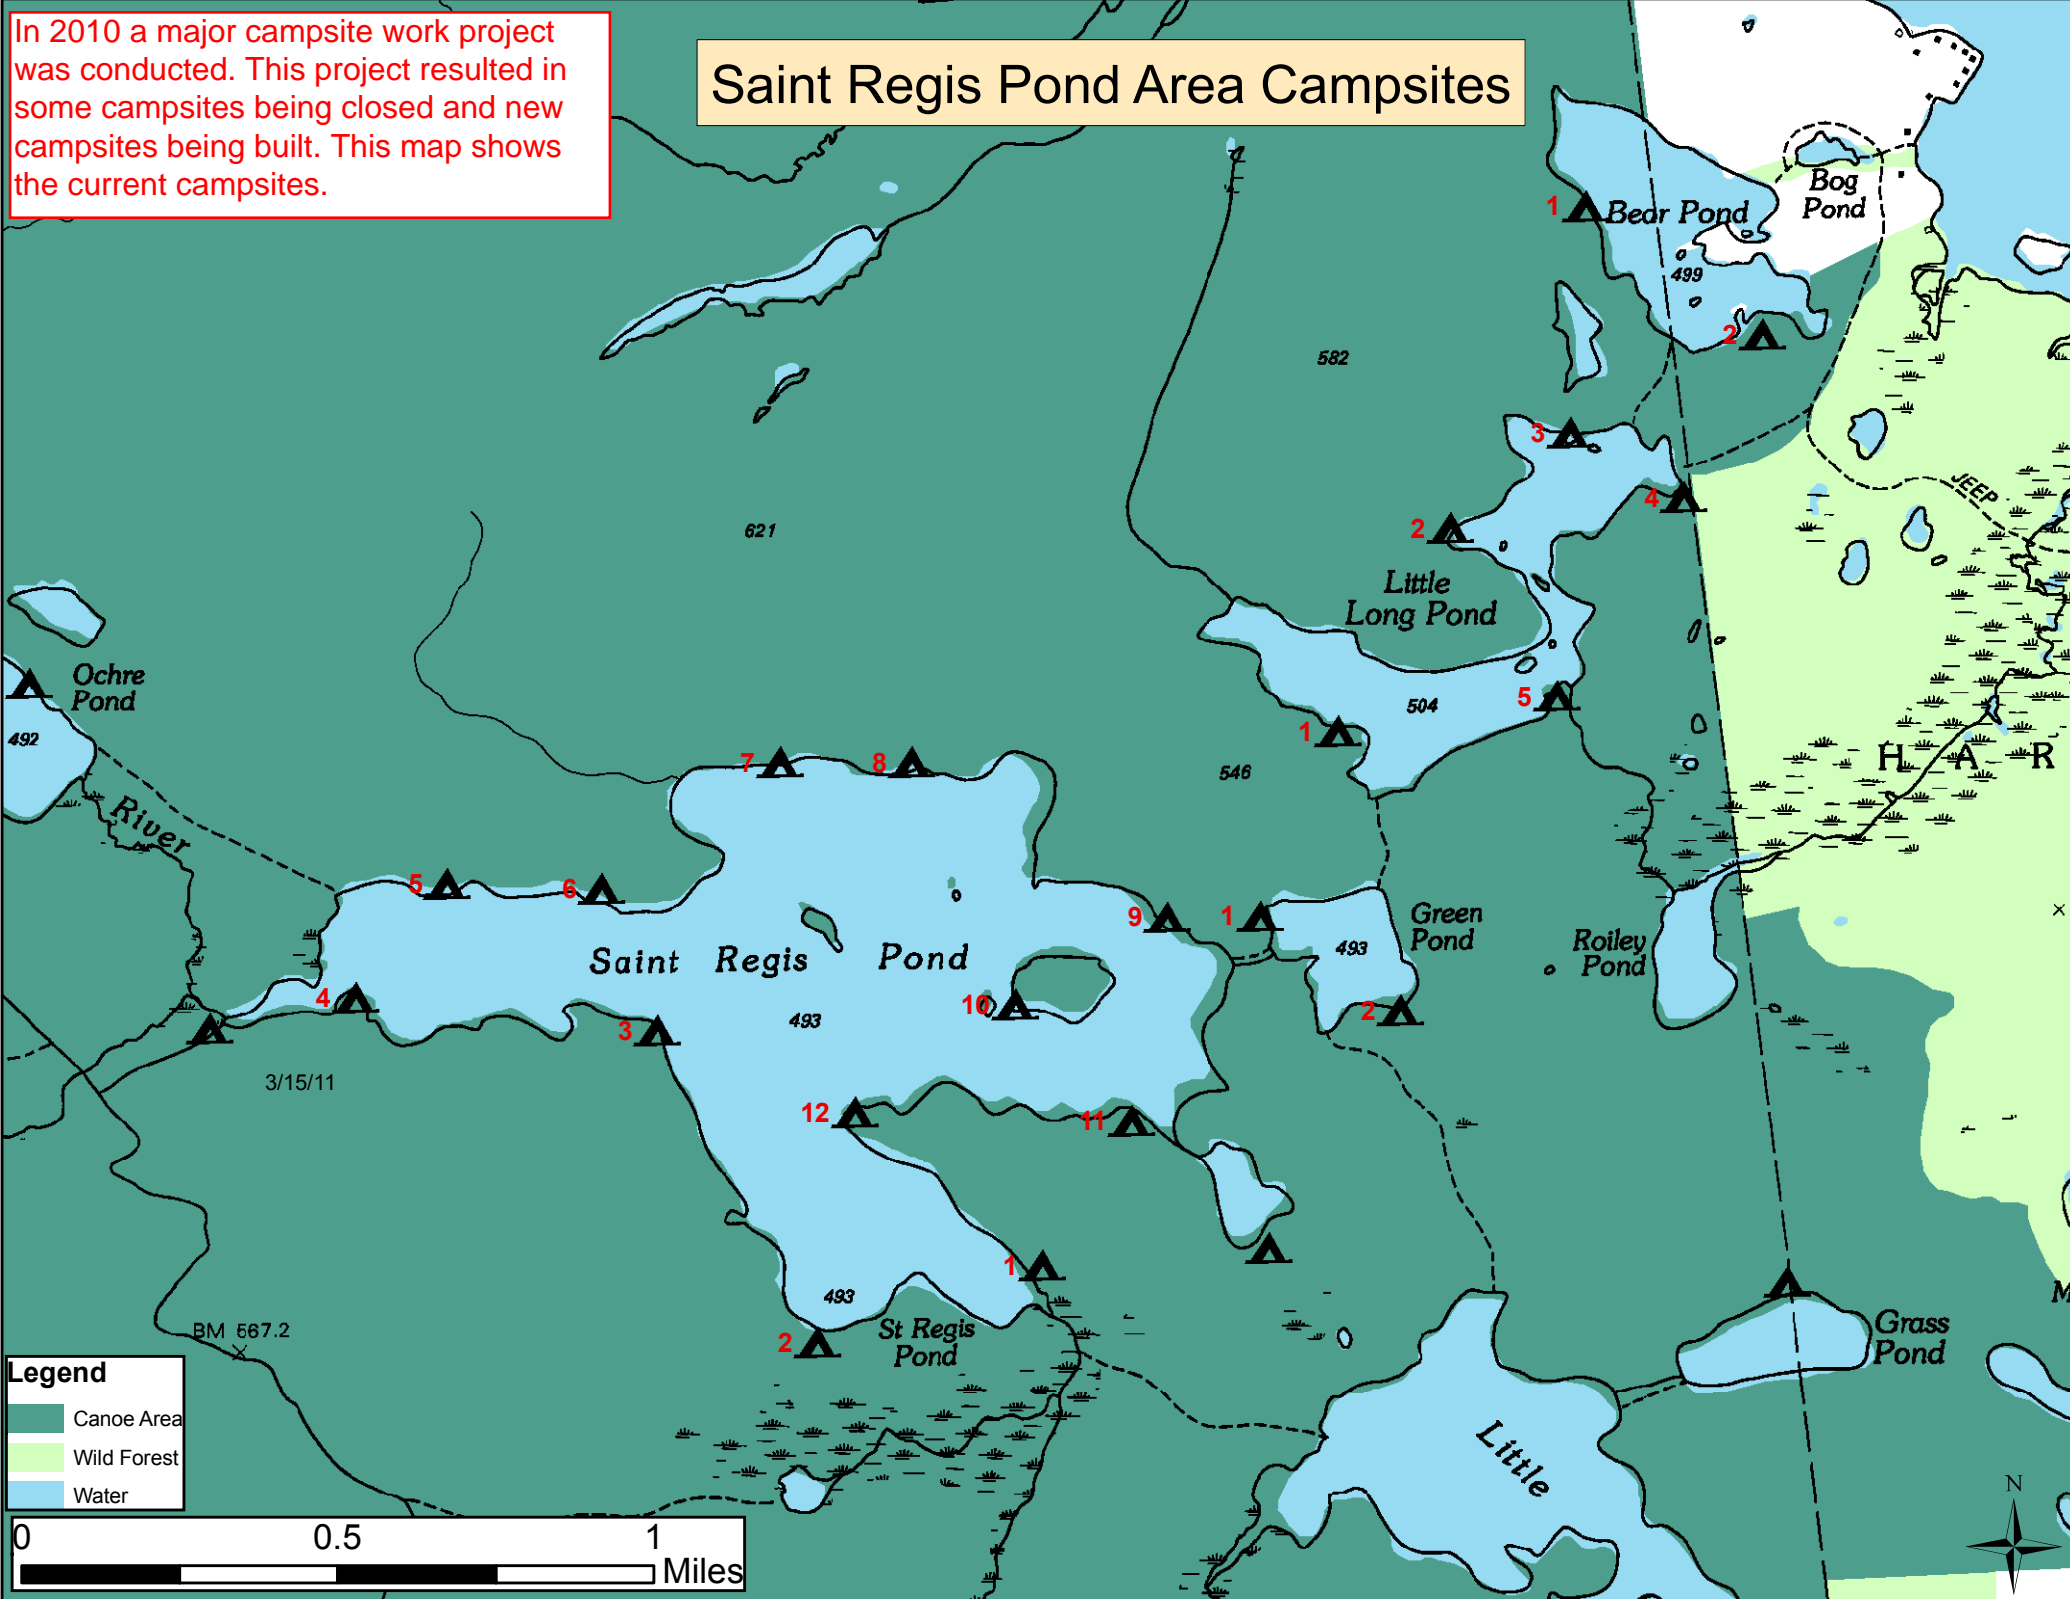

In 2010 a major campsite work project was conducted. This project resulted in some campsites being closed and new campsites being built. This map shows the current campsites.

Saint Regis Pond Area Campsites

Legend

- Canoe Area
- Wild Forest
- Water